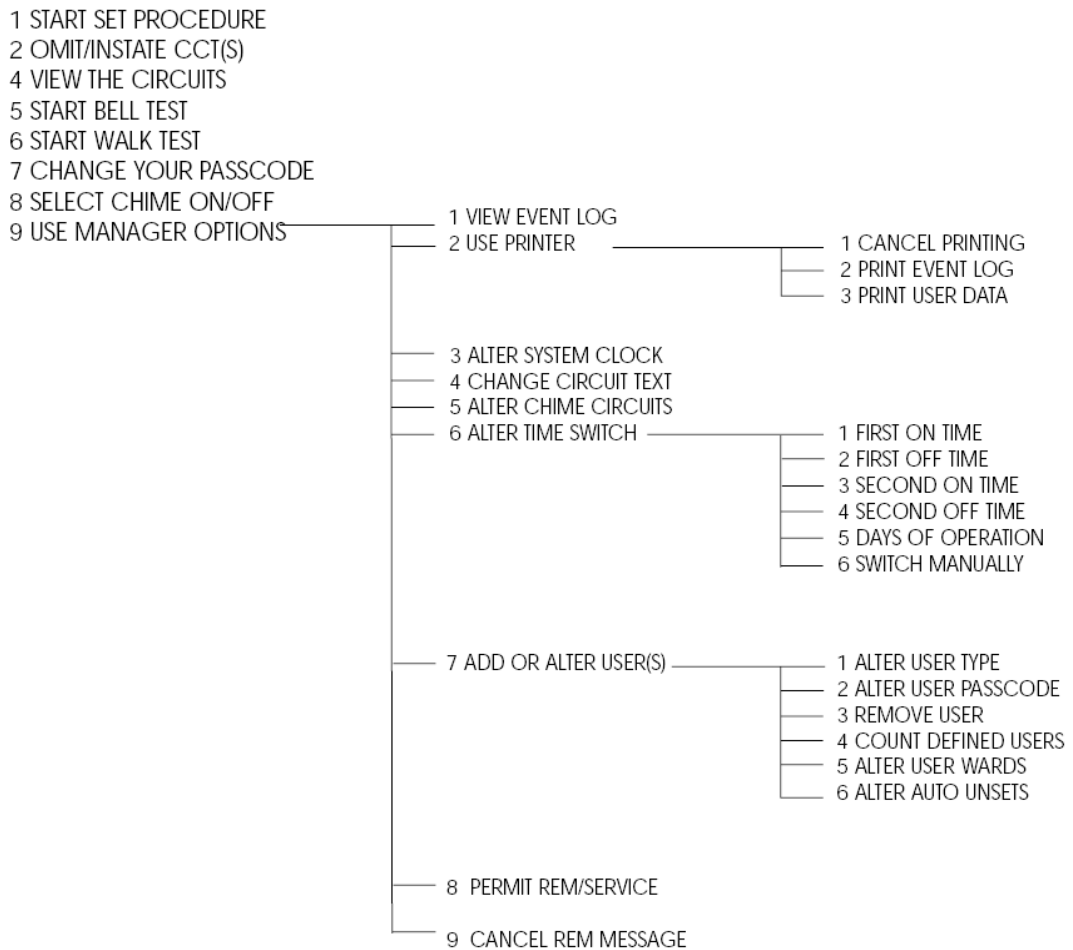

TS2200

User Guide

Compatible Equipment

CPA6 OM - Output Module

9040 - Loudspeaker

DC54/58 - Digital Communicator

Master User Menu Map

RESET BY REMOTE CODE

Default Master code. 5678